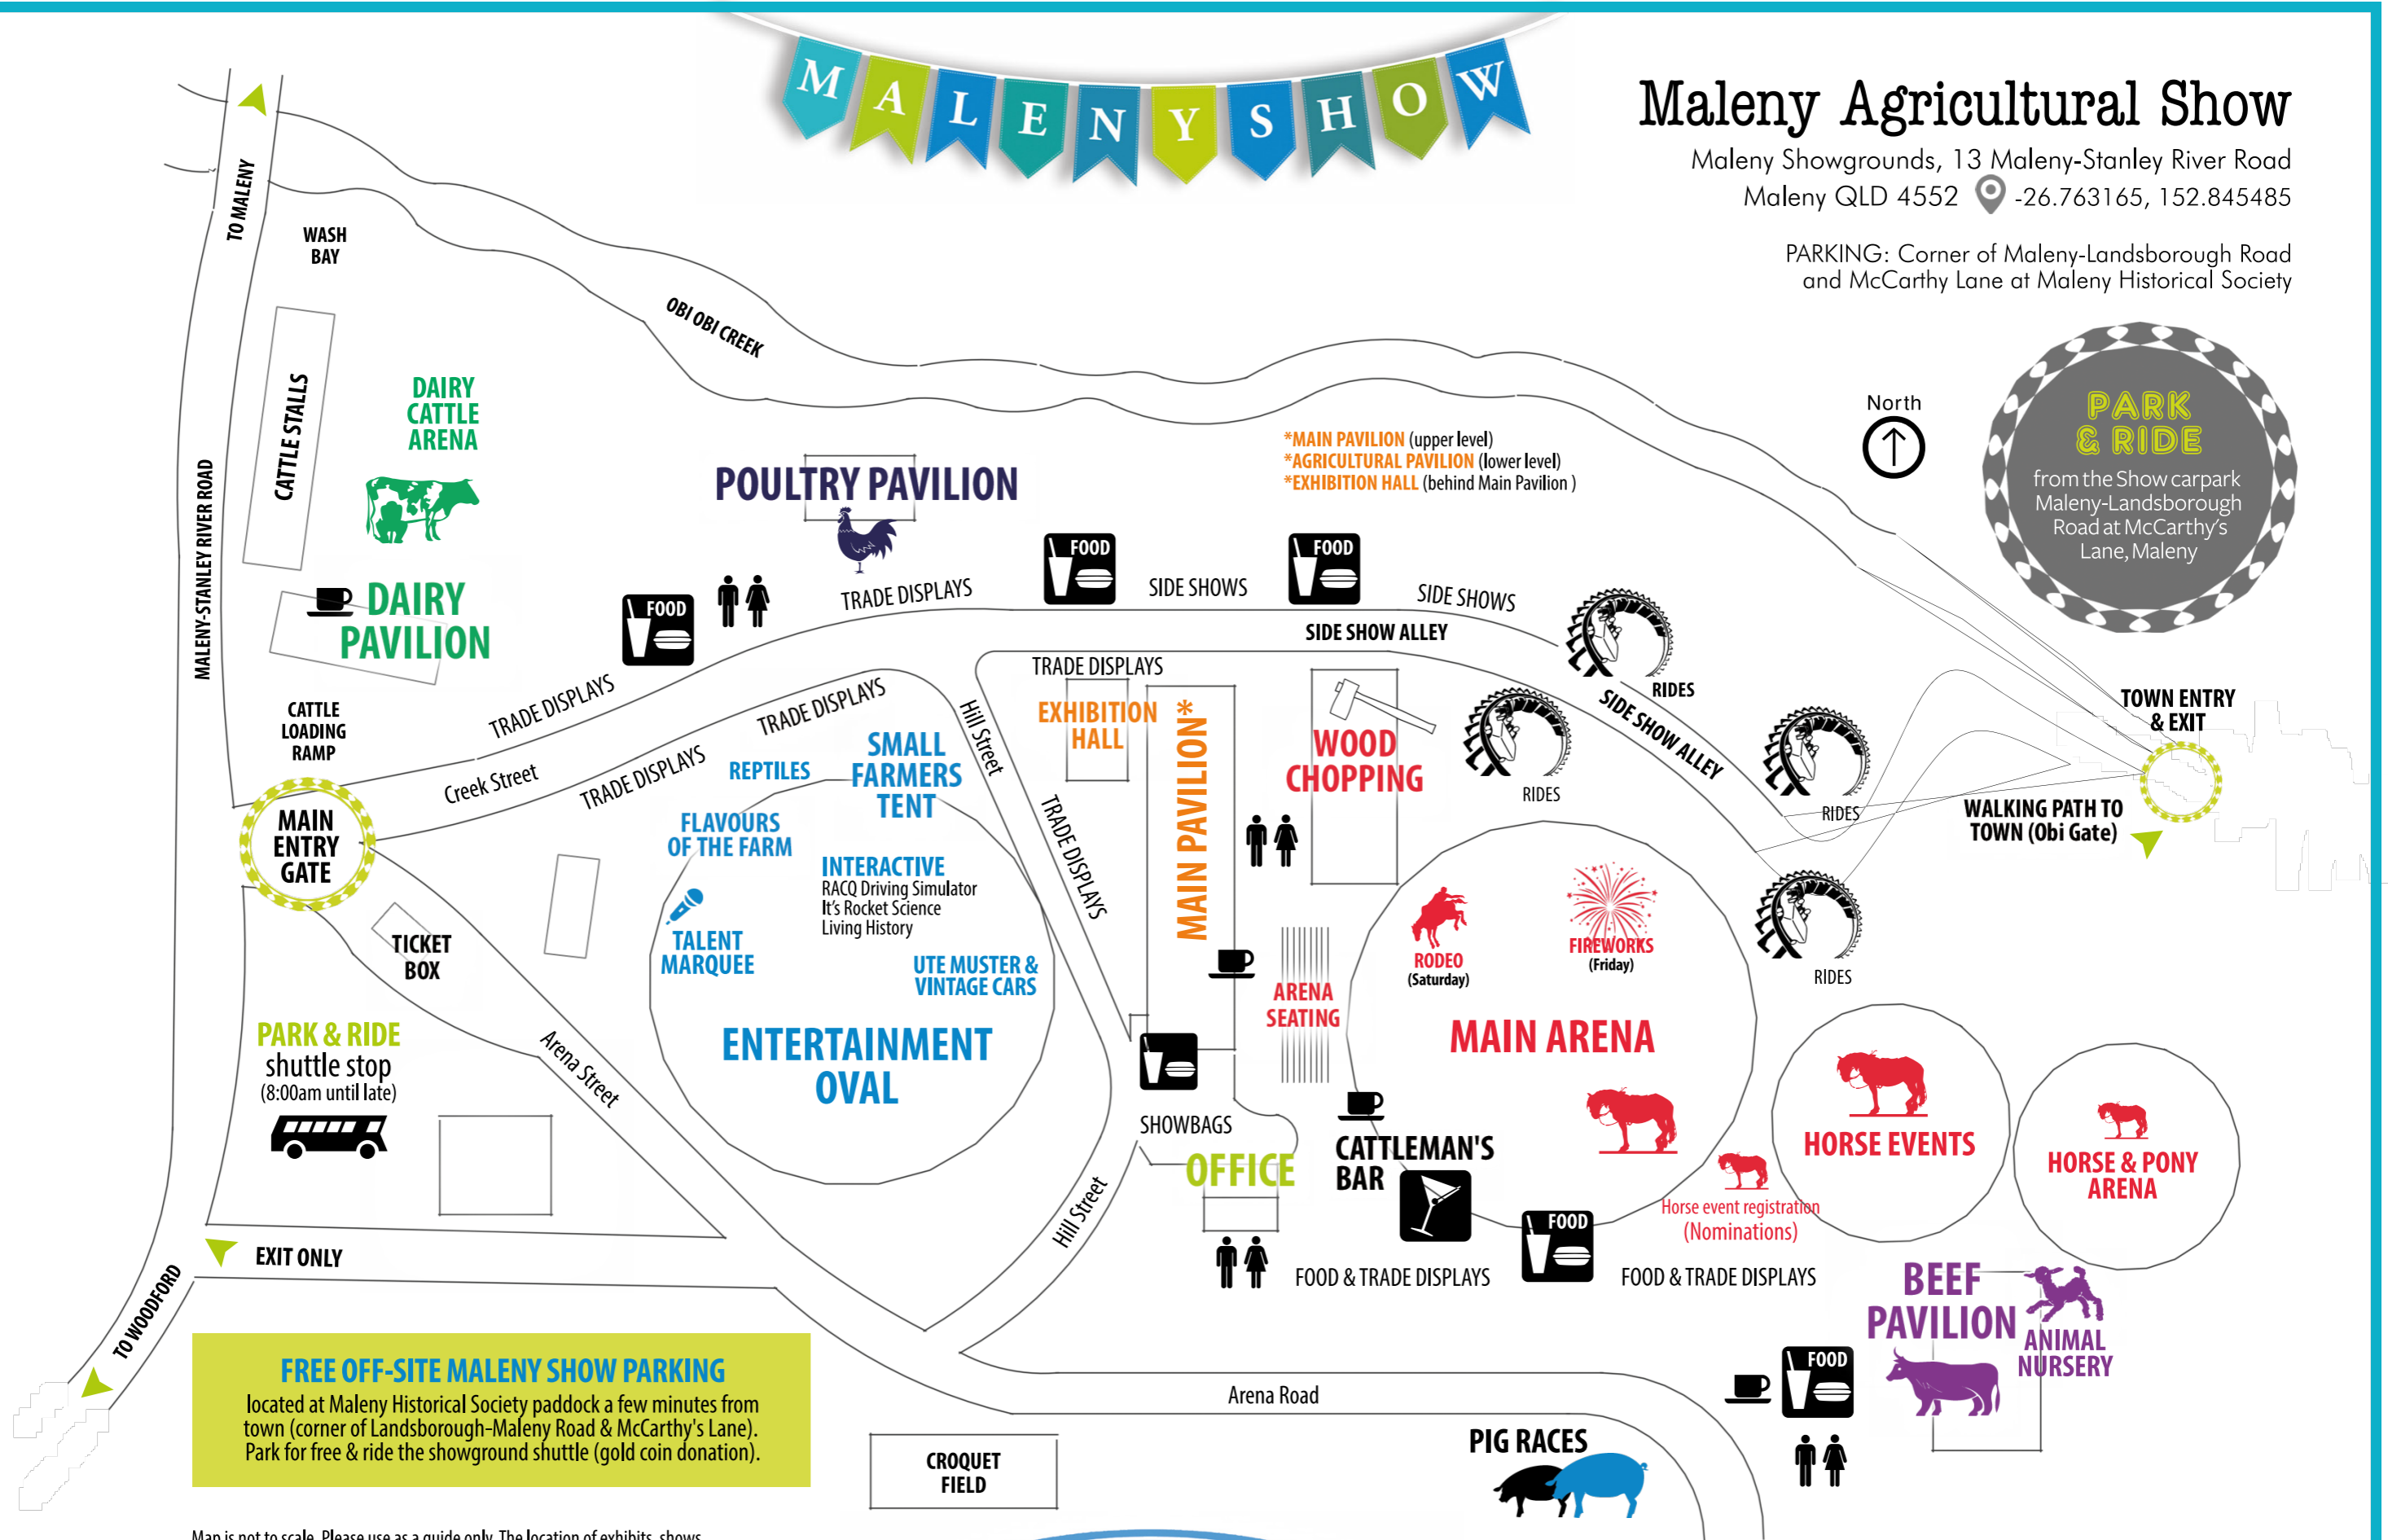

# MALENY SHOW

## Maleny Agricultural Show

Maleny Showgrounds, 13 Maleny-Stanley River Road  
 Maleny QLD 4552  -26.763165, 152.845485

PARKING: Corner of Maleny-Landsborough Road and McCarthy Lane at Maleny Historical Society

**PARK & RIDE**  
 from the Show carpark  
 Maleny-Landsborough  
 Road at McCarthy's  
 Lane, Maleny

**FREE OFF-SITE MALENY SHOW PARKING**  
 located at Maleny Historical Society paddock a few minutes from town (corner of Landsborough-Maleny Road & McCarthy's Lane). Park for free & ride the showground shuttle (gold coin donation).

Map is not to scale. Please use as a guide only. The location of exhibits, shows, entertainment & retail outlets may change at any time for operational reasons at Maleny Show Society discretion. Please see signage around the grounds for confirmed show times and exhibits. All information subject to change.